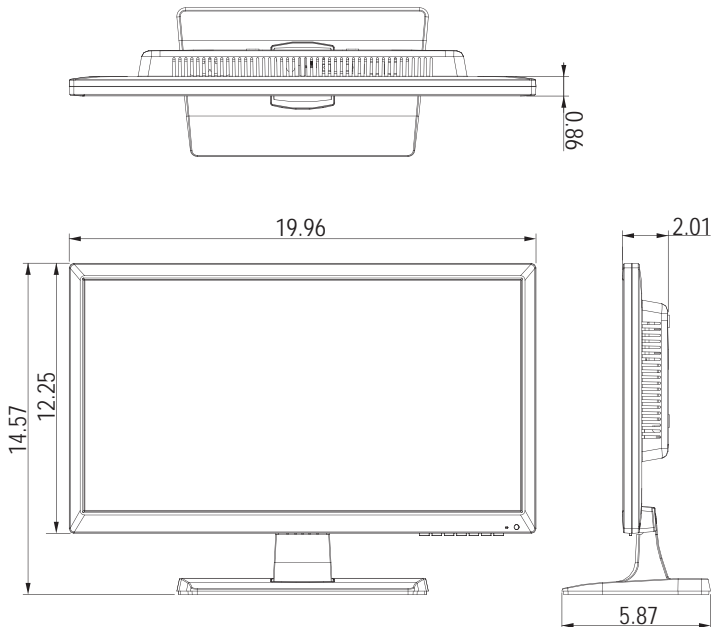

DIMENSION

Unit: Inch

FEATURES

- 21.5-Inch Screen Size
- 1920 x 1080 FHD Resolution
- Interface: HDMI / VGA / BNC CVBS In&Out / PC Audio In
- 3D Comb Filter / Noise Reduction / Anti Pixel Burn
- BNC CVBS **Looping** Inputs
- LED Backlight Unit
- 24/7 Operation Commercial CCTV Monitor
- 3-Year Warranty

SPECIFICATIONS

1080P
FULL HD

DISPLAY	C22BD-A6-4000
Screen Size	21.5 In
Resolution	1920 x 1080
Backlight	LED
Aspect Ratio	16 : 9
Viewing Angle	178° / 178°
Response Time	5ms (G2G)
Brightness	250cd/m ²
Contrast Ratio	1000:1
Color Depth	16.7M
INTERFACE	
CVBS BNC In	1
CVBS BNC Out	1
HDMI In	1
VGA In	1
PC Audio In	1
AUDIO	
Speaker	3W x 2
FEATURES	
Filter	3D combo filter
Noise Reduction	Yes
Anti Picture Burn-in	Yes
Remote Control	Yes
CABINET	
Color	Black
POWER	
Consumption	< 20W
Electrical Ratings	12V DC / 3A (AC 100V ~ 240V, 50/60Hz)
TEMPERATURE	
Operating	-4° F ~ 122° F (-20° C ~ 50° C)
Storage	-22° F ~ 158° F (-30° C ~ 70° C)
DIMENSIONS (WxHxD)	
Inch w/ Stand (in)	19.96 x 14.57 x 5.87
Millimeter w/ Stand (mm)	507.1 x 370.3 x 149.1
WEIGHT	
Net Weight	8.81 lbs (4.0 Kg)
VESA™	
Mount Size (mm)	100 x 100
ACCESSORY	
Accessories	Remote control, signal cable, user's manual, Power adaptor