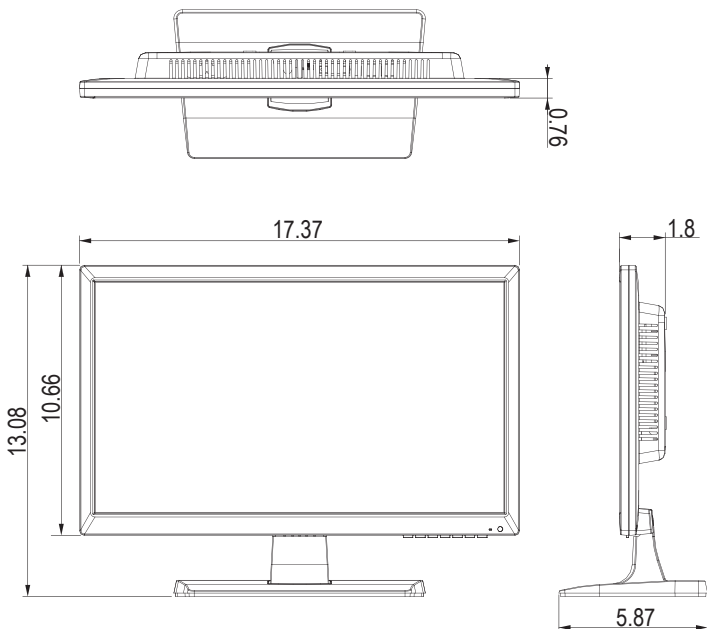

### DIMENSION

Unit: Inch

### FEATURES

- 18.5-Inch Screen Size
- 1366 x 768 HD Resolution
- I/O Ports: HDMI / VGA / BNC CVBS In&Out / Audio In
- 3D Comb Filter / Noise Reduction / Anti Pixel Burn
- BNC CVBS **Looping** Inputs
- LED Backlight Unit
- 24/7 Operation Commercial CCTV Monitor
- 3-Year Warranty

### SPECIFICATIONS

DISPLAY	C19BD-A6-4000
Screen Size	18.5 In
Resolution	1366 x 768
Backlight	LED
Aspect Ratio	16 : 9
Viewing Angle	178° / 178°
Response Time	14ms (G2G)
Brightness	250cd/m <sup>2</sup>
Contrast Ratio	1000:1
Color Depth	16.7M
INTERFACE	
CVBS BNC In / Out	1 / 1
HDMI In	1
VGA In	1
Audio In	1
AUDIO	
Speaker	3W x 2
FEATURES	
Filter	3D combo filter
Noise Reduction	Yes
Anti Picture Burn-in	Yes
Remote Control	Yes
CABINET	
Color	Black
POWER	
Consumption	< 21W
Electrical Ratings	12V DC / 3A (AC 100V ~ 240V, 50/60Hz)
TEMPERATURE	
Storage	-22° F ~ 158° F (-30° C ~ 70° C)
Operating	-4° F ~ 122° F (-20° C ~ 50° C)
DIMENSIONS (WxHxD)	
Inch w/ Stand (in)	17.37 x 13.08 x 5.87
Millimeter w/ Stand (mm)	441.4 x 332.3 x 149.1
WEIGHT	
Net Weight	7.05 lbs (3.2 Kg)
VESA™	
Mount Size (mm)	100 x 100
ACCESSORY	
Accessories	Remote control, signal cable, user's manual, Power adaptor