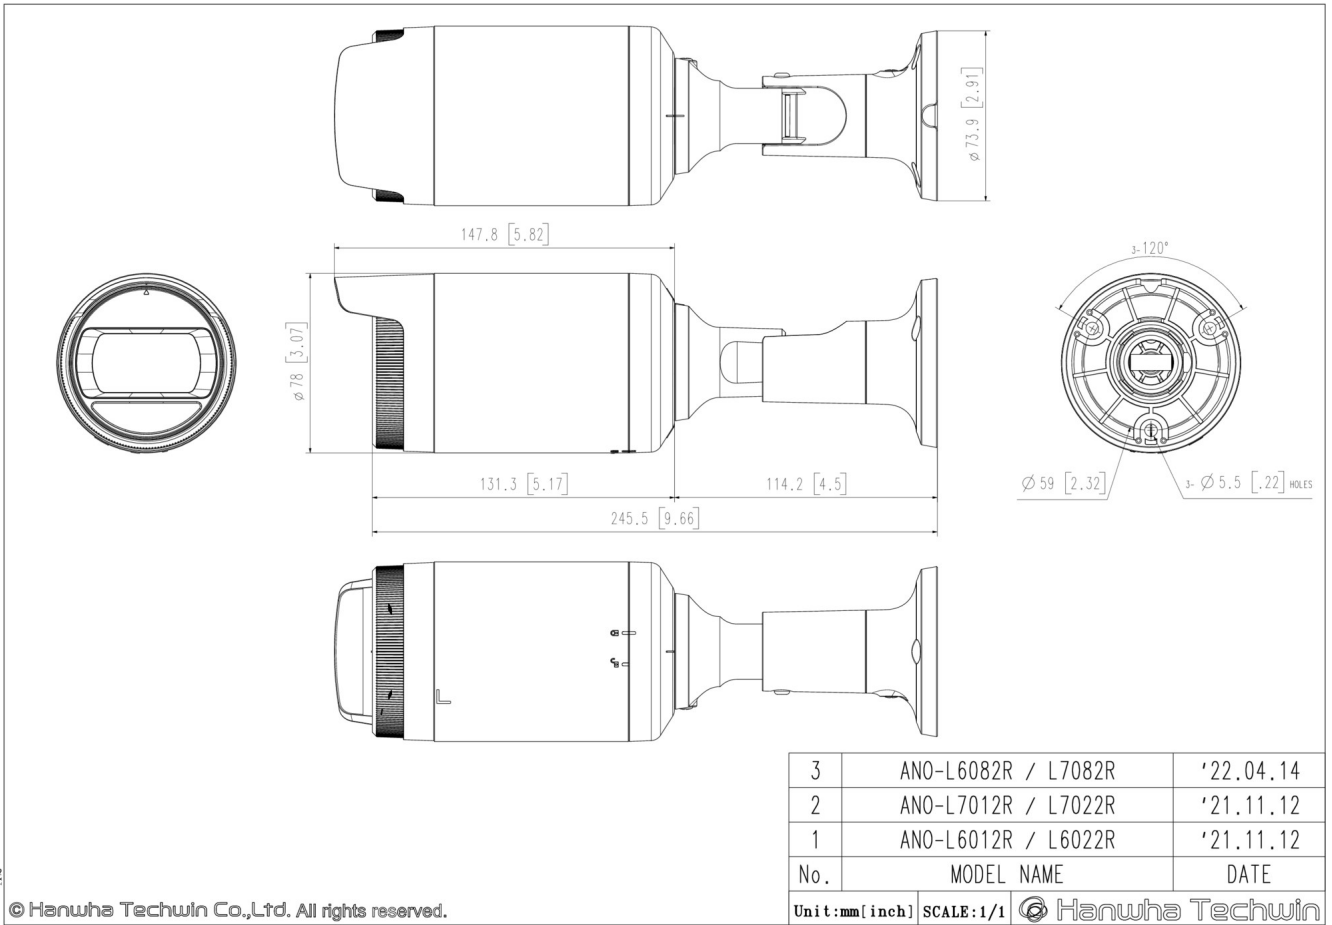

Mechanical

Color	White
Material	Plastic
RAL Code	RAL9003
Product Dimensions	ø78.0x262.0mm(3.07x10.31")
Product Weight	390g(0.86lb)

Certifications & Standards

EMC	FCC 47 CFR 15 Subpart B Class A, ICES-3(A)/NMB-3(A), CE/UKCA - EN55032 Class A, EN 50130-4, EN 61000-3-2, EN 61000-3-3, VCCI CISPR 32 Class A, RCM AS-NZS CISPR 32 Class A, KS C 9832 Class A, KS C 9835
Safety	UL 60950-1, CAN/CSA C22.2 NO. 60950-1, IEC 62471
Environment	IEC/EN 63000, IEC 60529 IP66

4MP IR Bullet Camera

CAD

Unit: mm [inch]

© Hanwha Techwin Co., Ltd. All rights reserved.