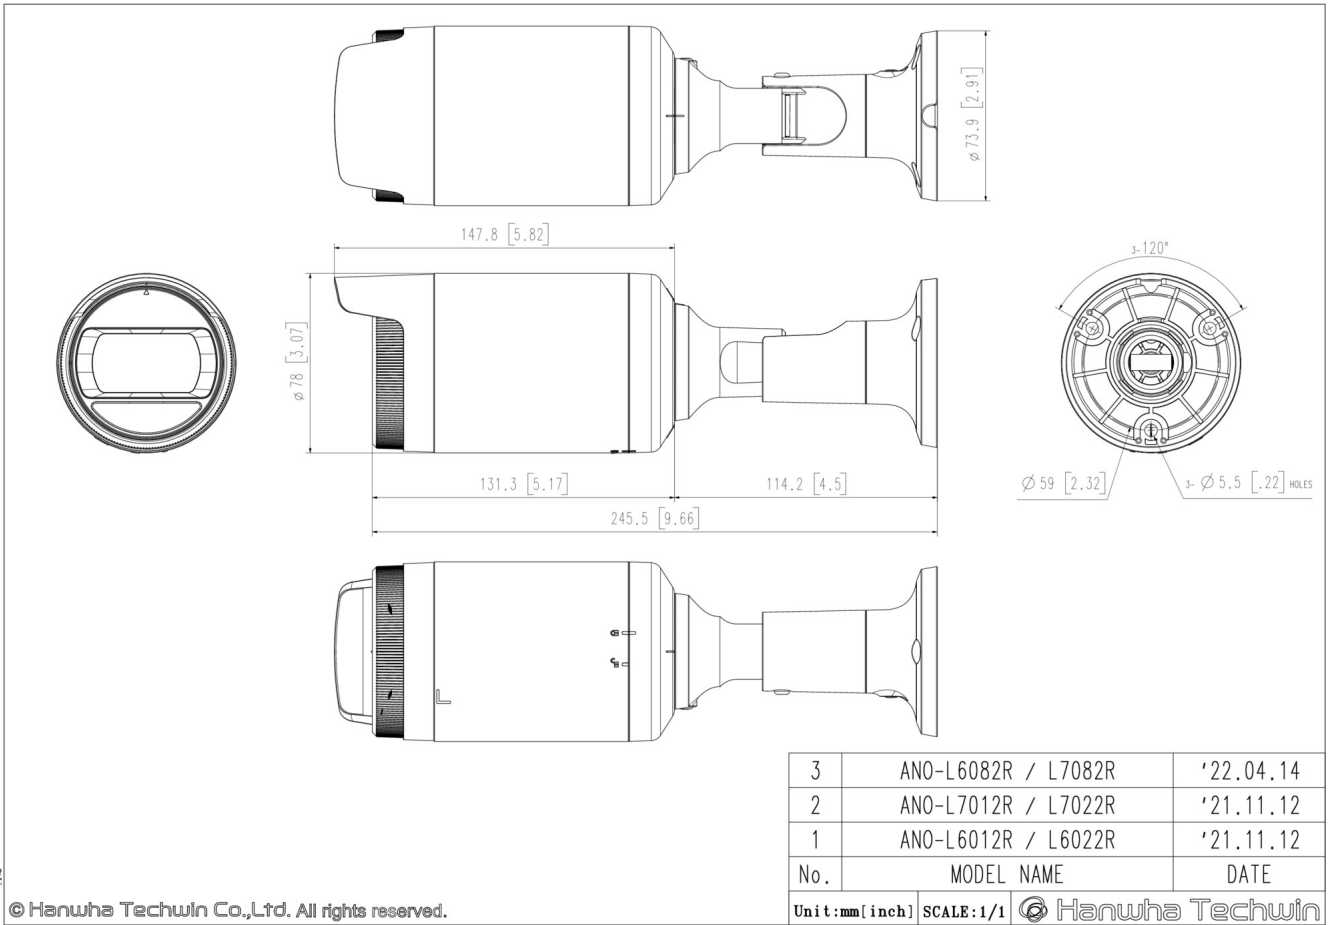

## Mechanical

Color	White
Material	Plastic
RAL Code	RAL9003
Product Dimensions	ø78.0x262.0mm(ø3.07x10.31")
Product Weight	390g(0.86lb)

# ANO-L6082R

2MP IR Bullet Camera

CAD

Unit: mm [inch]

© Hanwha Techwin Co., Ltd. All rights reserved.