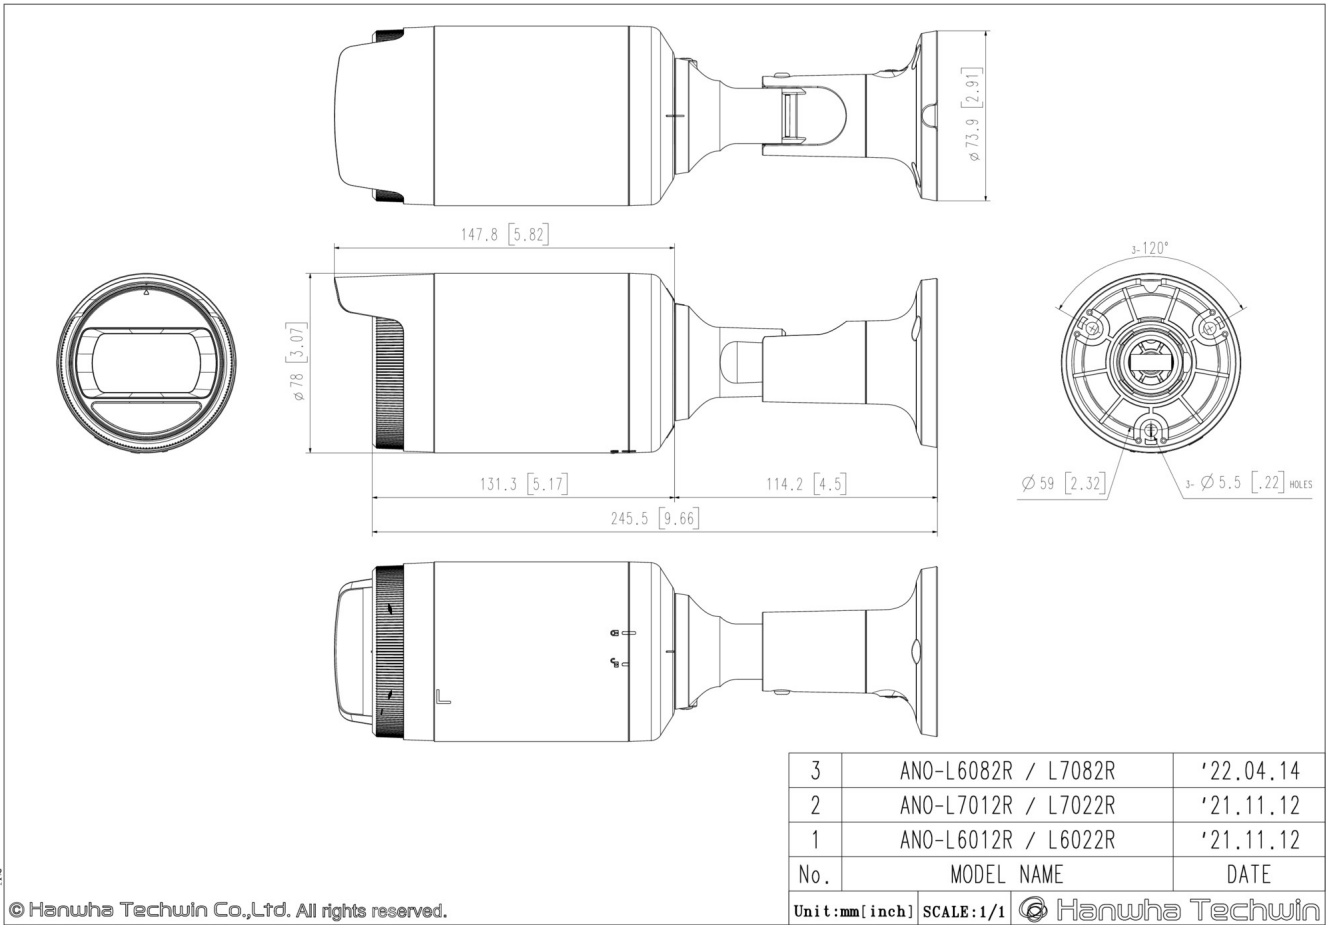

Mechanical

Color	White
Material	Plastic
RAL Code	RAL9003
Product Dimensions	ø78.0x262.0mm(ø3.07x10.31")
Product Weight	390g(0.86lb)

Certifications & Standards

EMC	FCC 47 CFR 15 Subpart B Class A, ICES-3(A)/NMB-3(A), CE/UKCA - EN55032 Class A, EN 50130-4, EN 61000-3-2, EN 61000-3-3, VCCI CISPR 32 Class A, RCM AS-NZS CISPR 32 Class A, KS C 9832 Class A, KS C 9835
Safety	UL 60950-1, CAN/CSA C22.2 NO. 60950-1, IEC 62471
Environment	IEC/EN 63000, IEC 60529 IP66

2MP IR Bullet Camera

CAD

Unit: mm [inch]

A2

© Hanwha Techwin Co., Ltd. All rights reserved.