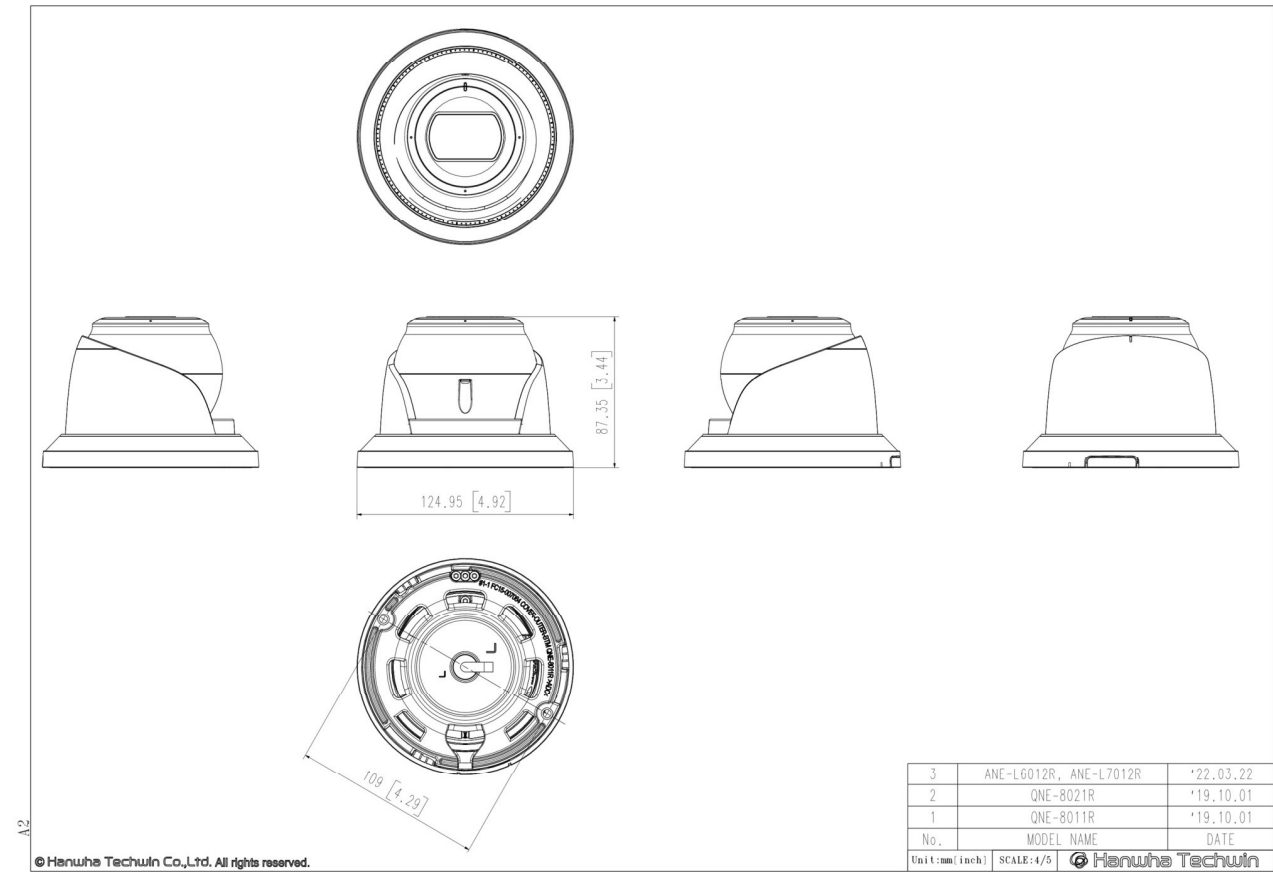

CAD

Unit: mm [inch]

A2

© Hanwha Techwin Co., Ltd. All rights reserved.