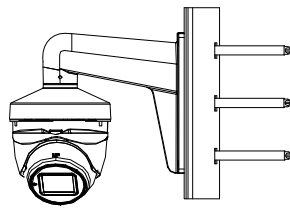

AC326-VD4Z

5MP Motorized Vari focal Dome Camera

Camera	
Image Sensor	5 MP CMOS image sensor
Resolution	2560 (H) × 1944 (V)
Min. Illumination	Color: 0.01 Lux @ (F1.2, AGC ON), 0 Lux with IR
Shutter Time	PAL: 1/25 s to 1/50, 000 s NTSC: 1/30 s to 1/50, 000 s
Lens	2.7 mm to 13.5 mm motorized vari-focal lens
Horizontal Field of View	95.7° to 29.1°
Lens Mount	Φ 14
Day & Night	IR cut filter
Angle Adjustment	Pan: 0° to 360°; Tilt: 0° to 75°; Rotate: 0° to 360°
Synchronization	Internal synchronization
Frame Rate	PAL: 5 MP@20fps, 4 MP@25fps, 1080p@25fps NTSC: 5 MP@20fps, 4 MP@30fps, 1080p@30fps
Menu	
AGC	Support
D/N Mode	Auto/Color/BW (Black and White)
White Balance	ATW/MWB
BLC	Support
DWDR (Digital Wide Dynamic Range)	Support
Functions	Brightness, Sharpness, DNR, Mirror, Smart IR
Interface	
Video Output	1 HD analog output
Switch Button	TVI/AHD/CVI/CVBS
General	
Operating Conditions	-40 °C to 60 °C (-40 °F to 140 °F), humidity: 90% or less (non-condensation)
Power Supply	12 VDC ±25%
Power Consumption	Max. 6.3 W
Protection Level	IP67
Material	Metal
IR Range	Up to 40 m
Communication	Up the coax, Protocol: UTC-C (TVI output)
Dimensions	123.86 mm × 134.3 mm × 110.11 mm (4.88" × 5.29" × 4.38")
Weight	Approx. 580 g (1.28 lb.)

AC326-VD4Z

5MP Motorized Vari focal Dome Camera

Dimension

AC326-VD4Z

5MP Motorized Vari focal Dome Camera

Accessory

1273ZJ-130-TRL
Wall Mount

1275ZJ-SUS
Vertical Pole Mount