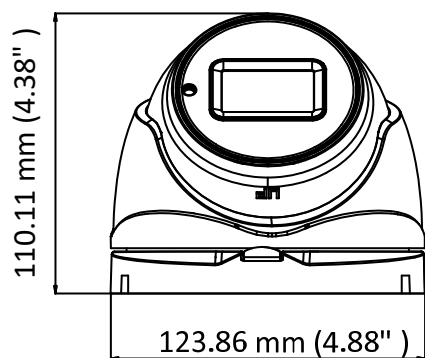

AC326-VD4Z

5MP Motorized Vari focal Dome Camera

Key Features

- 5 MP high performance COMS
- 2560 × 1944 resolution
- 2.7 mm to 13.5 mm motorized vari-focal lens
- EXIR 2.0, smart IR, up to 40 m IR distance
- OSD menu, 2D DNR, DWDR
- 4 in 1 video output (switchable TVI/AHD/CVI/CVBS)
- IP67
- Up the coax (UTC-C)

AC326-VD4Z

5MP Motorized Vari focal Dome Camera

Camera	
Image Sensor	5 MP CMOS image sensor
Resolution	2560 (H) × 1944 (V)
Min. Illumination	Color: 0.01 Lux @ (F1.2, AGC ON), 0 Lux with IR
Shutter Time	PAL: 1/25 s to 1/50, 000 s NTSC: 1/30 s to 1/50, 000 s
Lens	2.7 mm to 13.5 mm motorized vari-focal lens
Horizontal Field of View	95.7° to 29.1°
Lens Mount	Φ 14
Day & Night	IR cut filter
Angle Adjustment	Pan: 0° to 360°; Tilt: 0° to 75°; Rotate: 0° to 360°
Synchronization	Internal synchronization
Frame Rate	PAL: 5 MP@20fps, 4 MP@25fps, 1080p@25fps NTSC: 5 MP@20fps, 4 MP@30fps, 1080p@30fps
Menu	
AGC	Support
D/N Mode	Auto/Color/BW (Black and White)
White Balance	ATW/MWB
BLC	Support
DWDR (Digital Wide Dynamic Range)	Support
Functions	Brightness, Sharpness, DNR, Mirror, Smart IR
Interface	
Video Output	1 HD analog output
Switch Button	TVI/AHD/CVI/CVBS
General	
Operating Conditions	-40 °C to 60 °C (-40 °F to 140 °F), humidity: 90% or less (non-condensation)
Power Supply	12 VDC ±25%
Power Consumption	Max. 6.3 W
Protection Level	IP67
Material	Metal
IR Range	Up to 40 m
Communication	Up the coax, Protocol: UTC-C (TVI output)
Dimensions	123.86 mm × 134.3 mm × 110.11 mm (4.88" × 5.29" × 4.38")
Weight	Approx. 580 g (1.28 lb.)

AC326-VD4Z

5MP Motorized Vari focal Dome Camera

Dimension

AC326-VD4Z

5MP Motorized Vari focal Dome Camera

Accessory

1273ZJ-130-TRL
Wall Mount

1275ZJ-SUS
Vertical Pole Mount