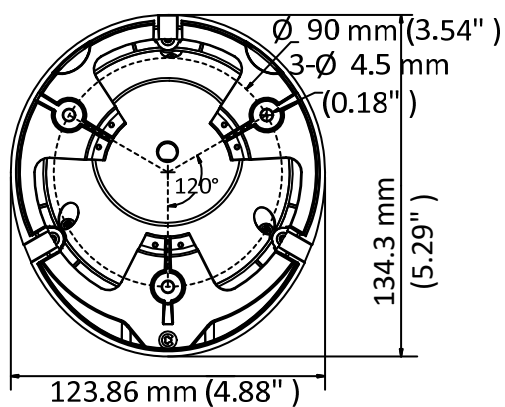

AC326-VD4Z

5MP Motorized Vari focal Dome Camera

Key Features

- 5 MP high performance COMS
- 2560 × 1944 resolution
- 2.7 mm to 13.5 mm motorized vari-focal lens
- EXIR 2.0, smart IR, up to 40 m IR distance
- OSD menu, 2D DNR, DWDR
- 4 in 1 video output (switchable TVI/AHD/CVI/CVBS)
- IP67
- Up the coax (UTC-C)

AC326-VD4Z

5MP Motorized Vari focal Dome Camera

Camera	
Image Sensor	5 MP CMOS image sensor
Resolution	2560 (H) × 1944 (V)
Min. Illumination	Color: 0.01 Lux @ (F1.2, AGC ON), 0 Lux with IR
Shutter Time	PAL: 1/25 s to 1/50, 000 s NTSC: 1/30 s to 1/50, 000 s
Lens	2.7 mm to 13.5 mm motorized vari-focal lens
Horizontal Field of View	95.7° to 29.1°
Lens Mount	Φ 14
Day & Night	IR cut filter
Angle Adjustment	Pan: 0° to 360°; Tilt: 0° to 75°; Rotate: 0° to 360°
Synchronization	Internal synchronization
Frame Rate	PAL: 5 MP@20fps, 4 MP@25fps, 1080p@25fps NTSC: 5 MP@20fps, 4 MP@30fps, 1080p@30fps
Menu	
AGC	Support
D/N Mode	Auto/Color/BW (Black and White)
White Balance	ATW/MWB
BLC	Support
DWDR (Digital Wide Dynamic Range)	Support
Functions	Brightness, Sharpness, DNR, Mirror, Smart IR
Interface	
Video Output	1 HD analog output
Switch Button	TVI/AHD/CVI/CVBS
General	
Operating Conditions	-40 °C to 60 °C (-40 °F to 140 °F), humidity: 90% or less (non-condensation)
Power Supply	12 VDC ±25%
Power Consumption	Max. 6.3 W
Protection Level	IP67
Material	Metal
IR Range	Up to 40 m
Communication	Up the coax, Protocol: UTC-C (TVI output)
Dimensions	123.86 mm × 134.3 mm × 110.11 mm (4.88" × 5.29" × 4.38")
Weight	Approx. 580 g (1.28 lb.)

AC326-VD4Z

5MP Motorized Vari focal Dome Camera

Dimension

AC326-VD4Z

5MP Motorized Vari focal Dome Camera

Accessory

1273ZJ-130-TRL
Wall Mount

1275ZJ-SUS
Vertical Pole Mount